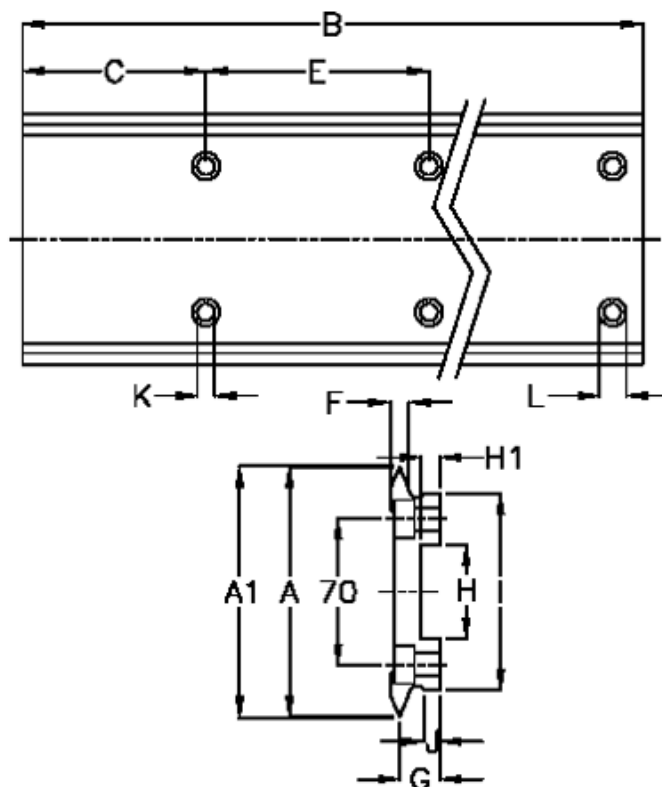

Article number: 05712113416

Description: Hepco GV3 slide NL 120 L3416 P3
with counterbored holes

Measures

A	= 120	H	= 45
A1	= 121.38	H1	= 9.5
B	= 3416	I	= 94.4
C	= 88.0	J	= 4.80
E	= 180	K	= 11.0
F	= 9.43	L	= 18 x 10
For bearing = J54		Precision type	= P3
G	= 19.7	Weight kg/1000	= 15.00